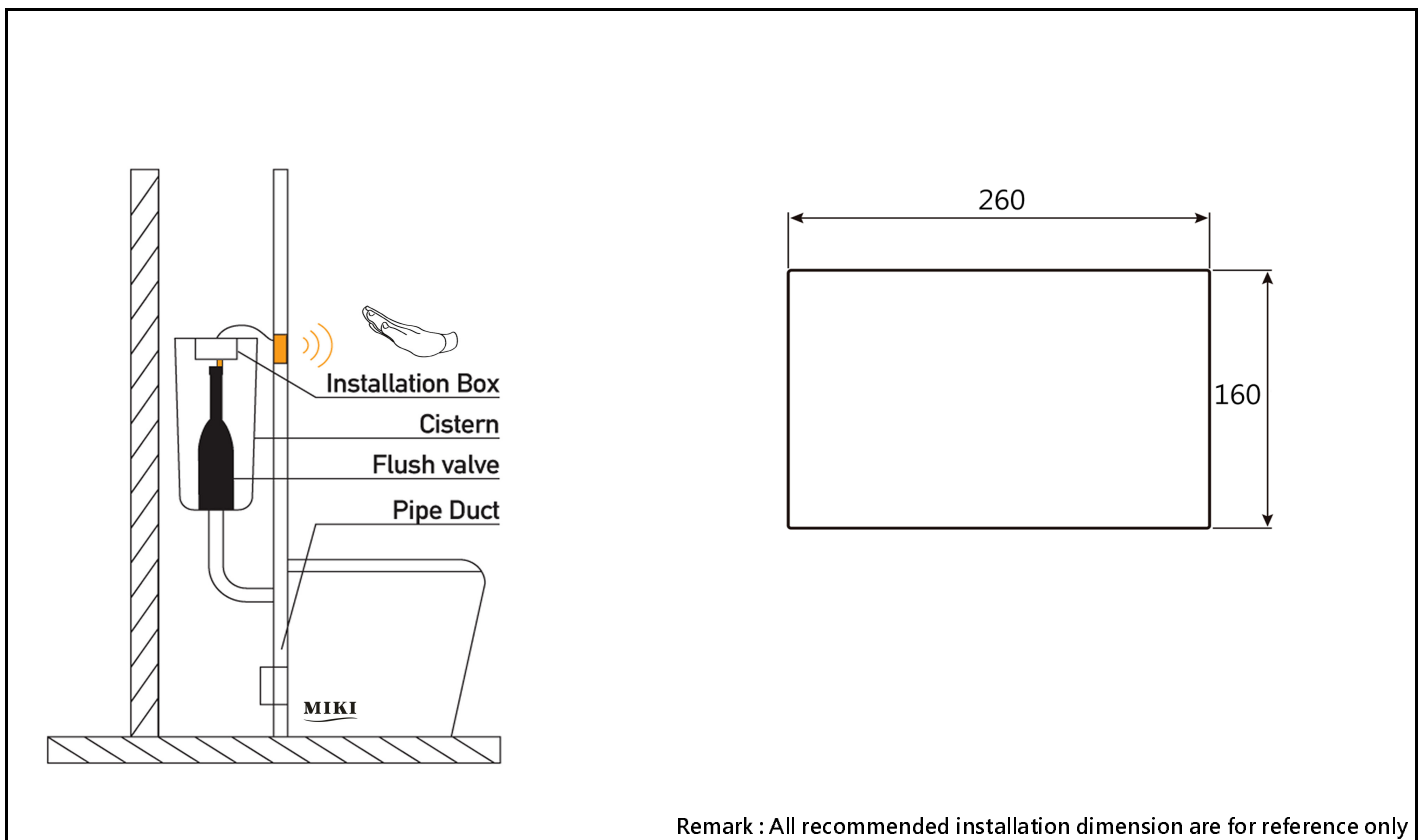

Product information

Type	:	Touchless wave on dual flush sensor w/ button For concealed cistern
Half Flush type	:	1-60 seconds Blue LED - wave on your hand
Full Flush type	:	Over 60 seconds Red LED - wave on your hand
Manual Flush type	:	Push button for full flush
Brand Origin	:	United Kingdom
Brand	:	MIKI
Manufacturer Origin	:	P.R.C.
Model code	:	6992.04-WA-AC 濕電
Power	:	AC
Installation	:	Concealed cistern
Colour	:	White
Material	:	Tempered glass finish
Sensing range	:	80mm ± 2cm
Response time	:	2 seconds
Sensor eye	:	260 x 160mm
Flush valve	:	2" flush valve
HKWSD Approval	:	YES

Guide specification :

Dual flush sensor valve for concealed cistern.

Powered by AC , AC power include AC safety transformer with IP68.

Remark : All recommended installation dimension are for reference only