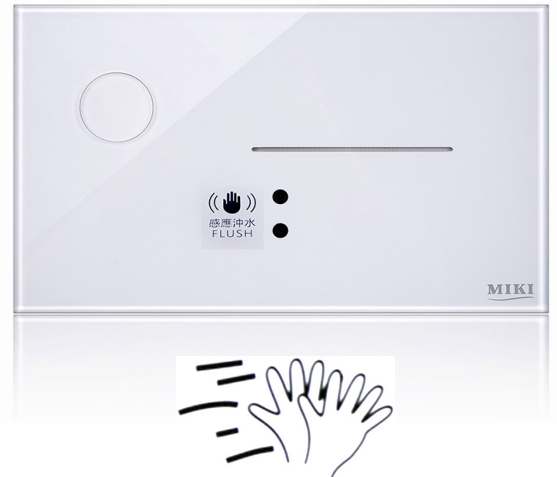

Product information

Type	:	Touchless wave on dual flush sensor w/ button For concealed cistern
Half Flush type	:	1-60 seconds Blue LED - wave on your hand
Full Flush type	:	Over 60 seconds Red LED - wave on your hand
Manual Flush type	:	Push button for full flush
Brand Origin	:	United Kingdom
Brand	:	MIKI
Manufacturer Origin	:	P.R.C.
Model code	:	6992.04-WA-AC 濕電
Power	:	AC
Installation	:	Concealed cistern
Colour	:	White
Material	:	Tempered glass finish
Sensing range	:	80mm ± 2cm
Response time	:	2 seconds
Sensor eye	:	260 x 160mm
Flush valve	:	2" flush valve
HKWSD Approval	:	YES

Guide specification :

Dual flush sensor valve for concealed cistern.

Powered by AC , AC power include AC safety transformer with IP68.

Remark : All recommended installation dimension are for reference only