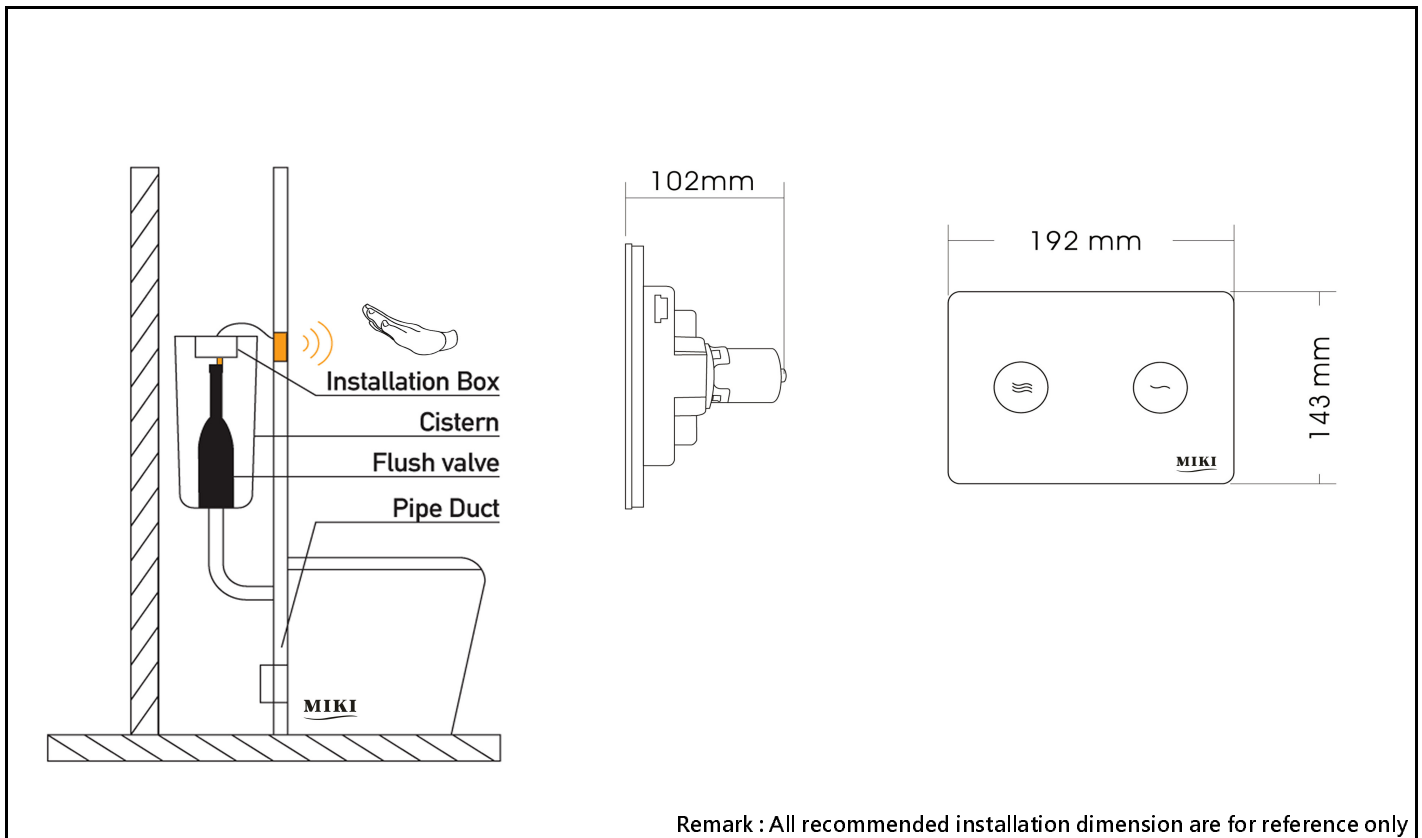

Product information

Type	:	Touchless wave on dual flush sensor w/ button For concealed cistern
Half Flush type	:	wave on your hand
Full Flush type	:	wave on your hand
Manual Flush type	:	Push button for full flush
Manual Flush type	:	Push button for half flush
Brand Origin	:	United Kingdom
Brand	:	MIKI
Manufacturer Origin	:	P.R.C.
Model code	:	6994.04-WA-AC 濕電
Power	:	AC
Installation	:	Concealed cistern
Colour	:	White
Material	:	Tempered glass finish
Sensing range	:	80mm ± 2cm
Response time	:	2 seconds
Sensor eye	:	192 x 143 x 102mm
Flush valve	:	2" flush valve
HKWSD Approval	:	YES

Guide specification :

Dual flush sensor valve for concealed cistern.

Powered by AC , AC power include AC safety transformer with IP68.

Remark : All recommended installation dimension are for reference only