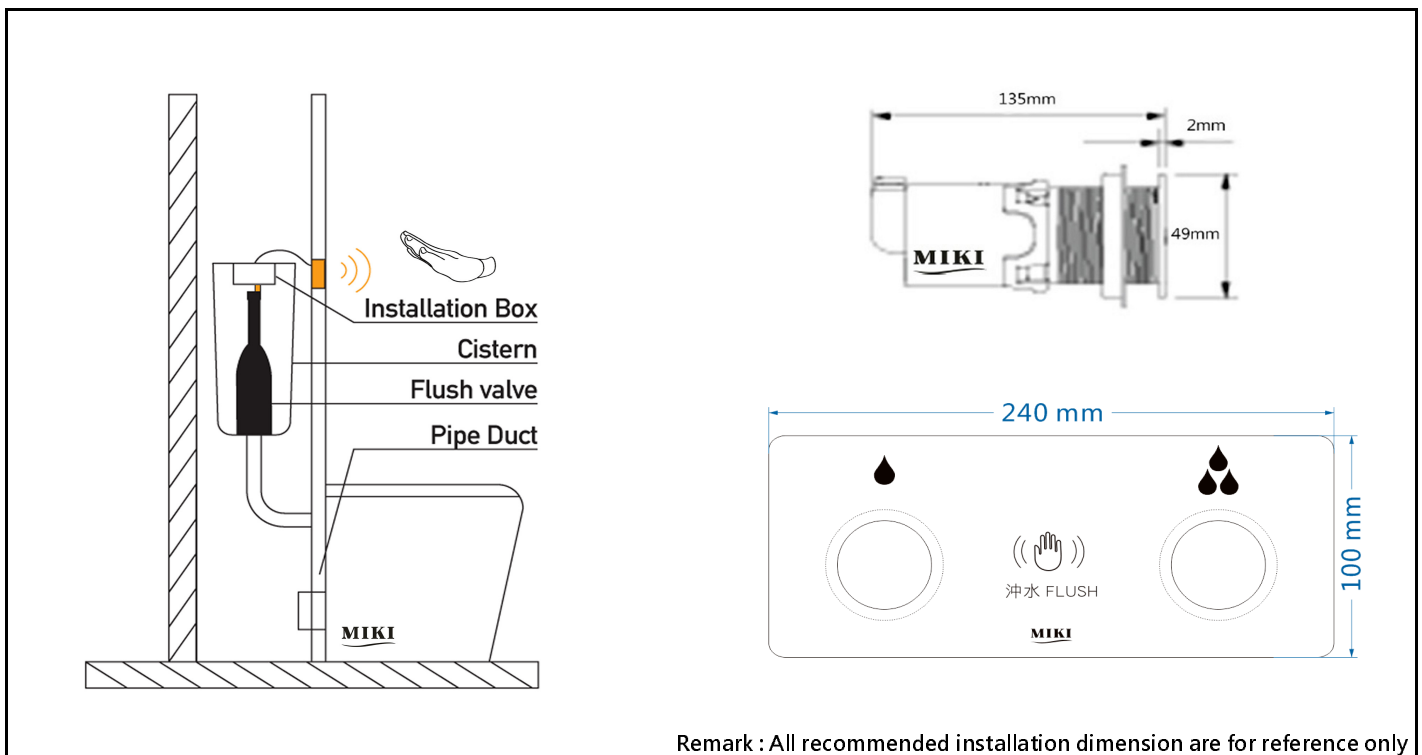

Product information

Type	:	Touchless wave on dual flush sensor w/ button For concealed cistern
Full Flush type	:	wave on your hand
Half Flush type	:	wave on your hand
Manual Flush type	:	Push button for full flush
Brand Origin	:	United Kingdom
Brand	:	MIKI
Manufacturer Origin	:	P.R.C.
Model code	:	6882X-AC 濕電
Signage code	:	SP58 (white plastic)
Signage code	:	SP08 (satin stainless steel)
Power	:	AC
Installation	:	Concealed cistern
Material	:	Round Central : Black finish
Material	:	Round Side : Chrome finish
Sensing range	:	80mm ± 2cm
Response time	:	2 seconds
Sensor eye	:	Ø49mm
Sensor eye hole	:	Ø40mm
Flush valve	:	2" flush valve
HKWSD Approval	:	YES

Guide specification :

Dual flush sensor valve for concealed cistern.

Powered by AC , AC power include AC safety transformer with IP68.

Remark : All recommended installation dimension are for reference only