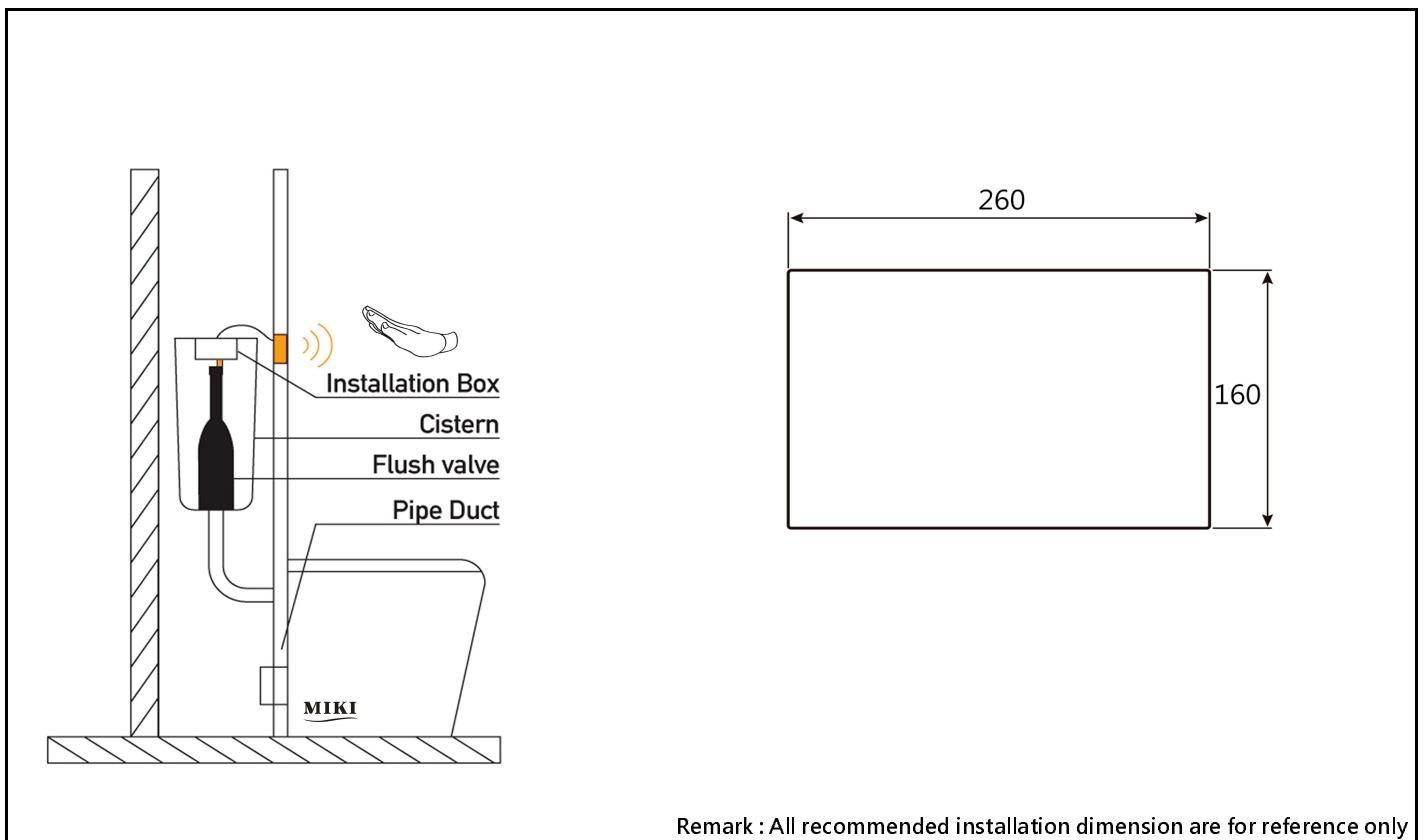

Product information

Type	:	Touchless wave on dual flush sensor w/ button For concealed cistern
Half Flush type	:	1-60 seconds Blue LED - wave on your hand
Full Flush type	:	Over 60 seconds Red LED - wave on your hand
Manual Flush type	:	Push button for full flush
Brand Origin	:	United Kingdom
Brand	:	MIKI
Manufacturer Origin	:	P.R.C.
Model code	:	6992.03-WA-AC 濕電
Power	:	AC
Installation	:	Concealed cistern
Colour	:	Black
Material	:	Tempered glass finish
Sensing range	:	80mm ± 2cm
Response time	:	2 seconds
Sensor eye	:	260 x 160mm
Flush valve	:	2" flush valve
HKWSD Approval	:	YES

Guide specification :

Dual flush sensor valve for concealed cistern.

Powered by AC , AC power include AC safety transformer with IP68.

Remark : All recommended installation dimension are for reference only